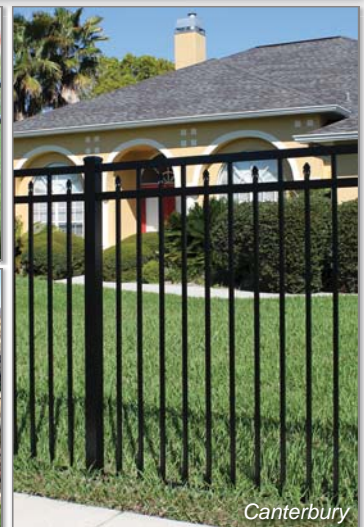

Ascot Puppy Picket

Canterbury

Canterbury

Ascot 3-Channel

Canterbury

*Elegantly* crafted, versatile, and durable; Alumi-Guard's maintenance-free, powder coated Ornamental Aluminum Fence and Estate Gates are the ideal choice to complement your home, pool, and landscape design - while offering boundary definition and security.