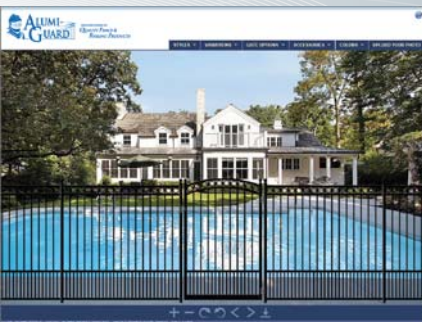

Visualize...

...an Alumi-Guard® Ornamental Aluminum Fence on your property within minutes using FenceStudio™!

Simply scan the QR code to open FenceStudio™ or visit us on the web at Alumi-Guard.com/gallery/fence-studio.