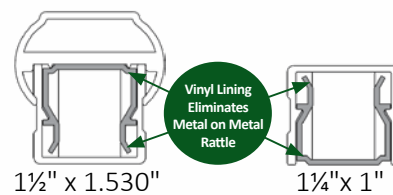

OUTLOOK SERIES

- 1 1/2" Flat Top Rail
- Railing Height Options: 36" · 42"
- Railing Length Options: 5' · 6' · 7' · 8'
- All Aluminum Balusters 5/8"

COLOR OPTIONS

	GLOSS BLACK (01)	GLOSS BRONZE (03)	GLOSS WHITE (02)	SILVER (67)	KONA (04)	TEXTURED BLACK (11)	TEXTURED BRONZE (13)	TEXTURED WHITE (12)	GLOSS BEIGE (09)	BROWNSTONE (05)	SPECKLED WALNUT (69)	REDWOOD (55)	HUNTER GREEN (44)
STOCK													
S.O.*													

*Special Order Colors = Additional Lead Times And Charges Apply