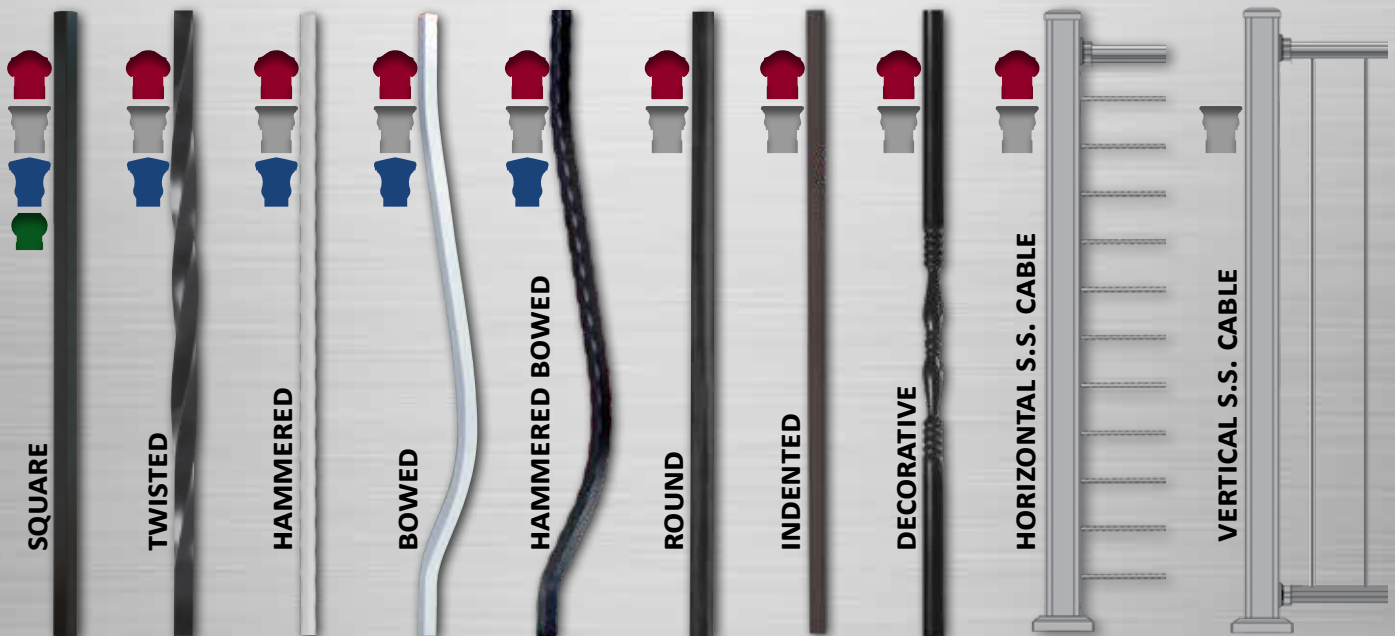

# CABLE RAIL FITTINGS

**UPGRADE** your new or existing wood, plastic or composite railing with stainless steel cable.

**1 Sku - Level Rail**  
**1 Sku - Stair Rail**

## ARABIAN SERIES

- 1 3/4" W x 1 7/8" H Contoured Top Rail
- Railing Height Options: 36" · 42" · 48" (Pool)
- Railing Length Options: 6' · 8'
- All Aluminum Balusters 3/4"

## AMERICAN SERIES

- 1 3/4" W x 1 7/8" H Flat Top Rail
- Railing Height Options: 36" · 42" · 48" (Pool)
- Railing Length Options: 6' · 8'
- All Aluminum Balusters 3/4"

## BALUSTER OPTIONS