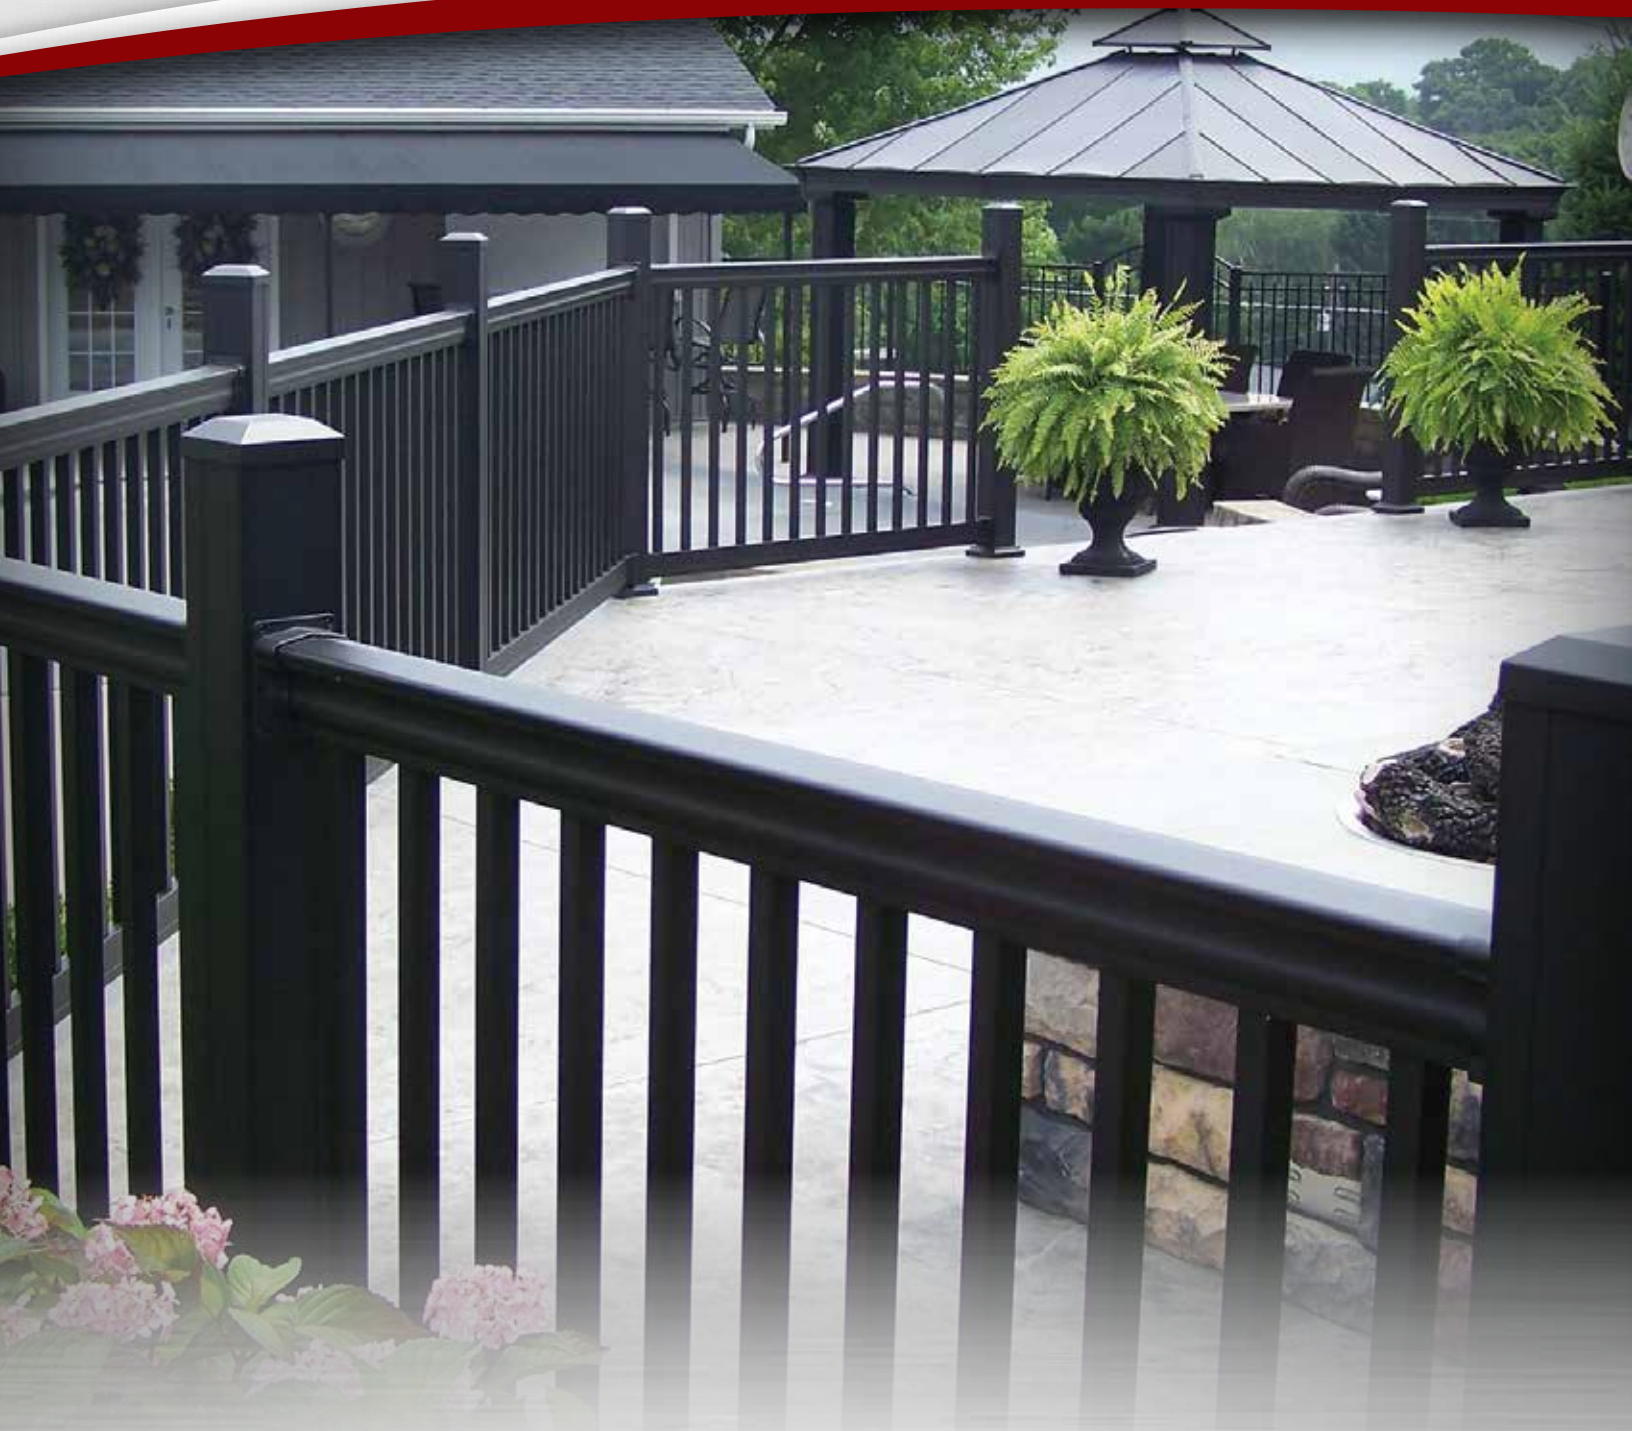

LANCASTER SERIES

with Square Balusters

Prominent and Traditional

The stately Lancaster Series brings a warm, traditional feel to your outdoor living area. Choose from five balusters, three colors, and then welcome your friends and family to a safe, relaxed space that you've designed to your tastes.

Baluster & Color Options: Page 14 & 15