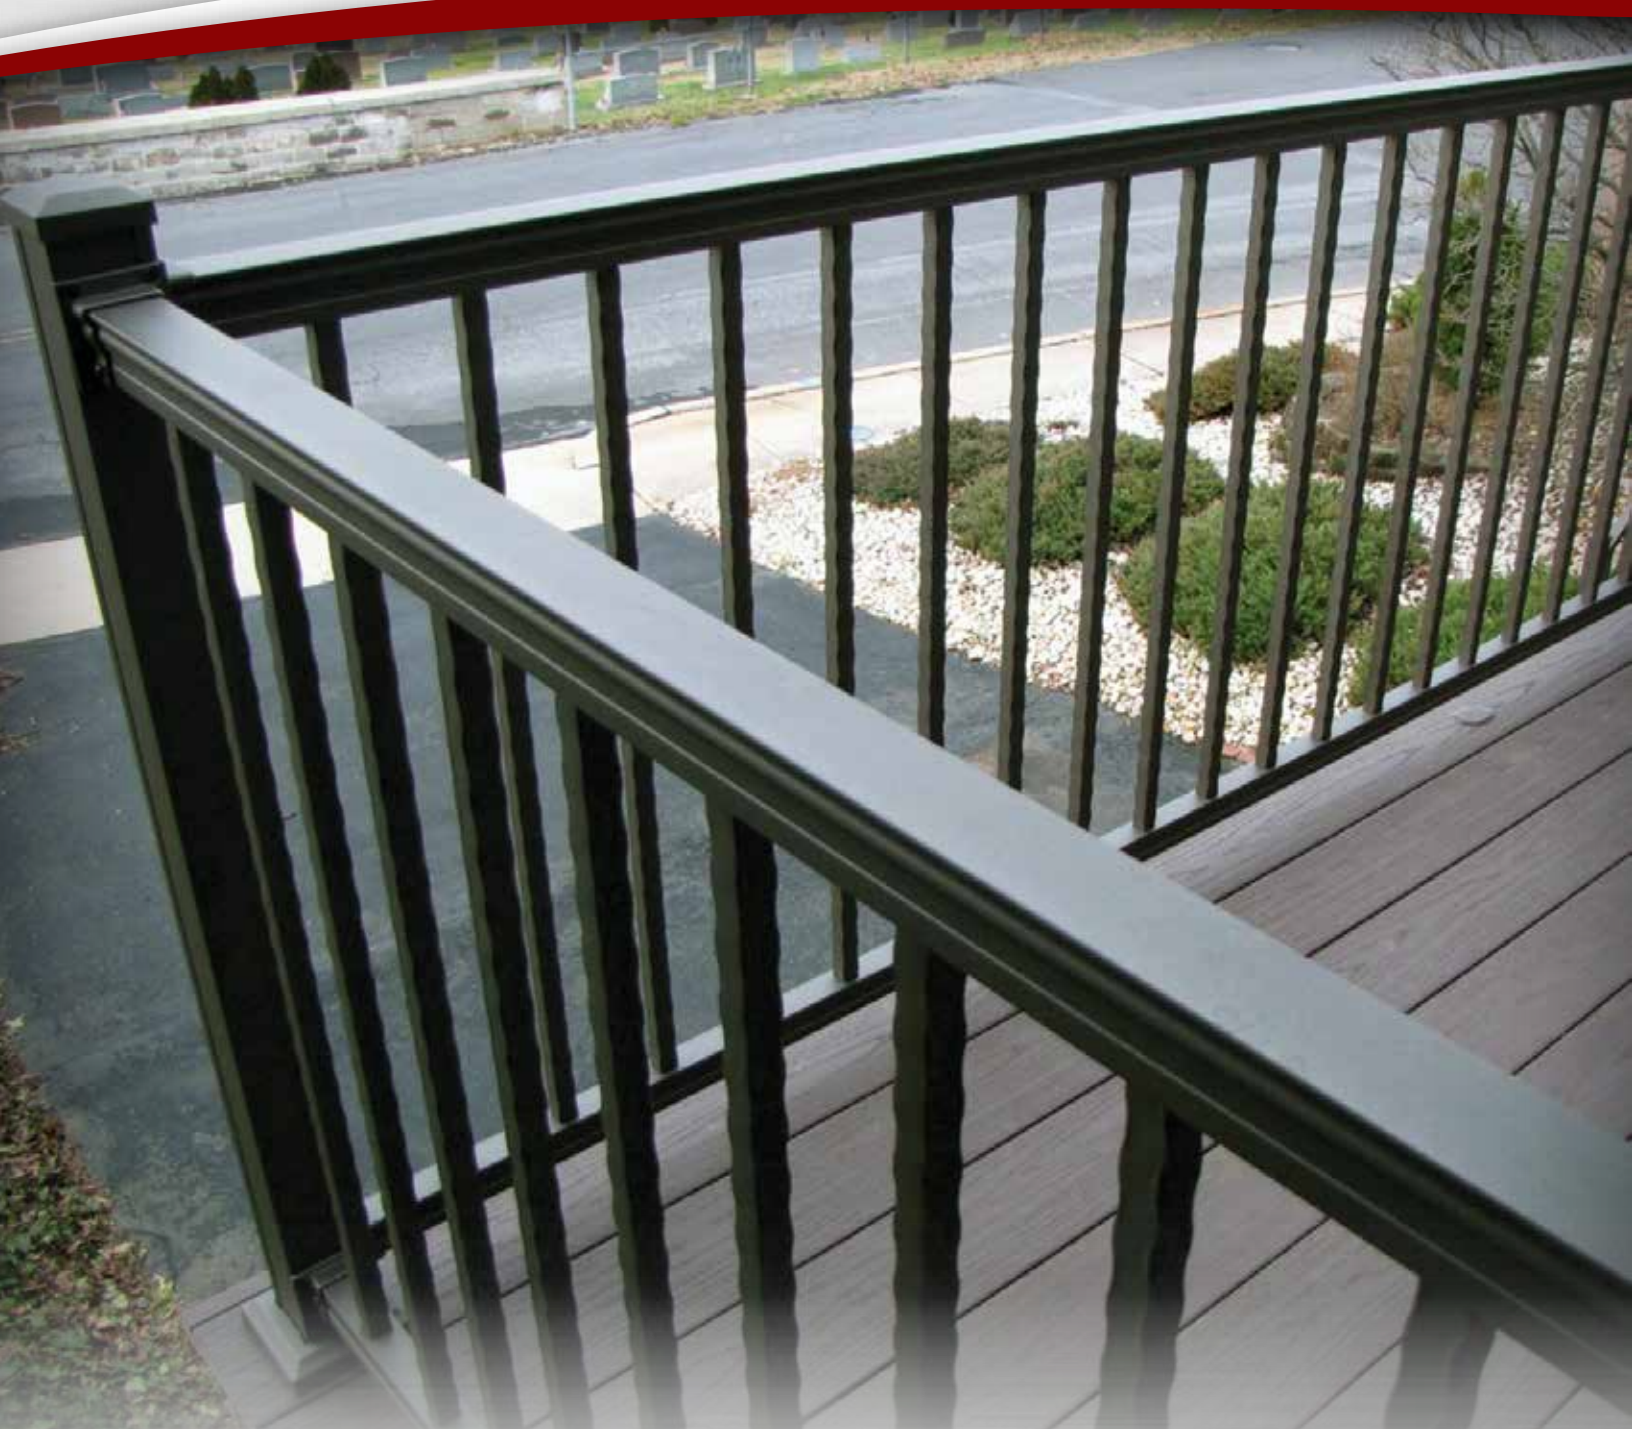

## Smooth and Contemporary

The American Series, with its flat-top railing and contemporary profile, is ideal for any outdoor space. Key-Link offers ten infill options for this rail, plus plenty of color choices, so you can design a distinctive rail that suits your style.