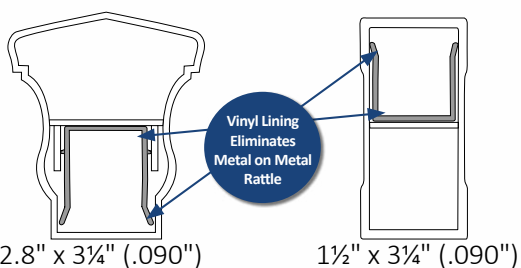

LANCASTER SERIES

- 2.8" Wide Top Rail
- Railing Height Options: 36" · 42" · 48" (Pool)
- Railing Length Options: 6' · 8'
- All Aluminum Balusters 1"