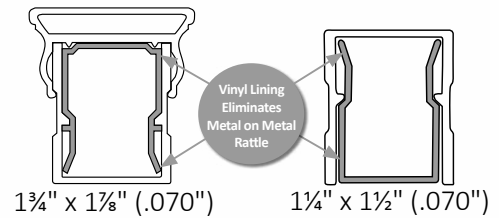

AMERICAN SERIES