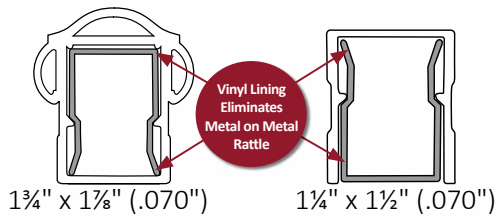

## ARABIAN SERIES

- 1 3/4" W x 1 7/8" H Contoured Top Rail
- Railing Height Options: 36" · 42" · 48" (Pool)
- Railing Length Options: 6' · 8'
- All Aluminum Balusters 3/4"